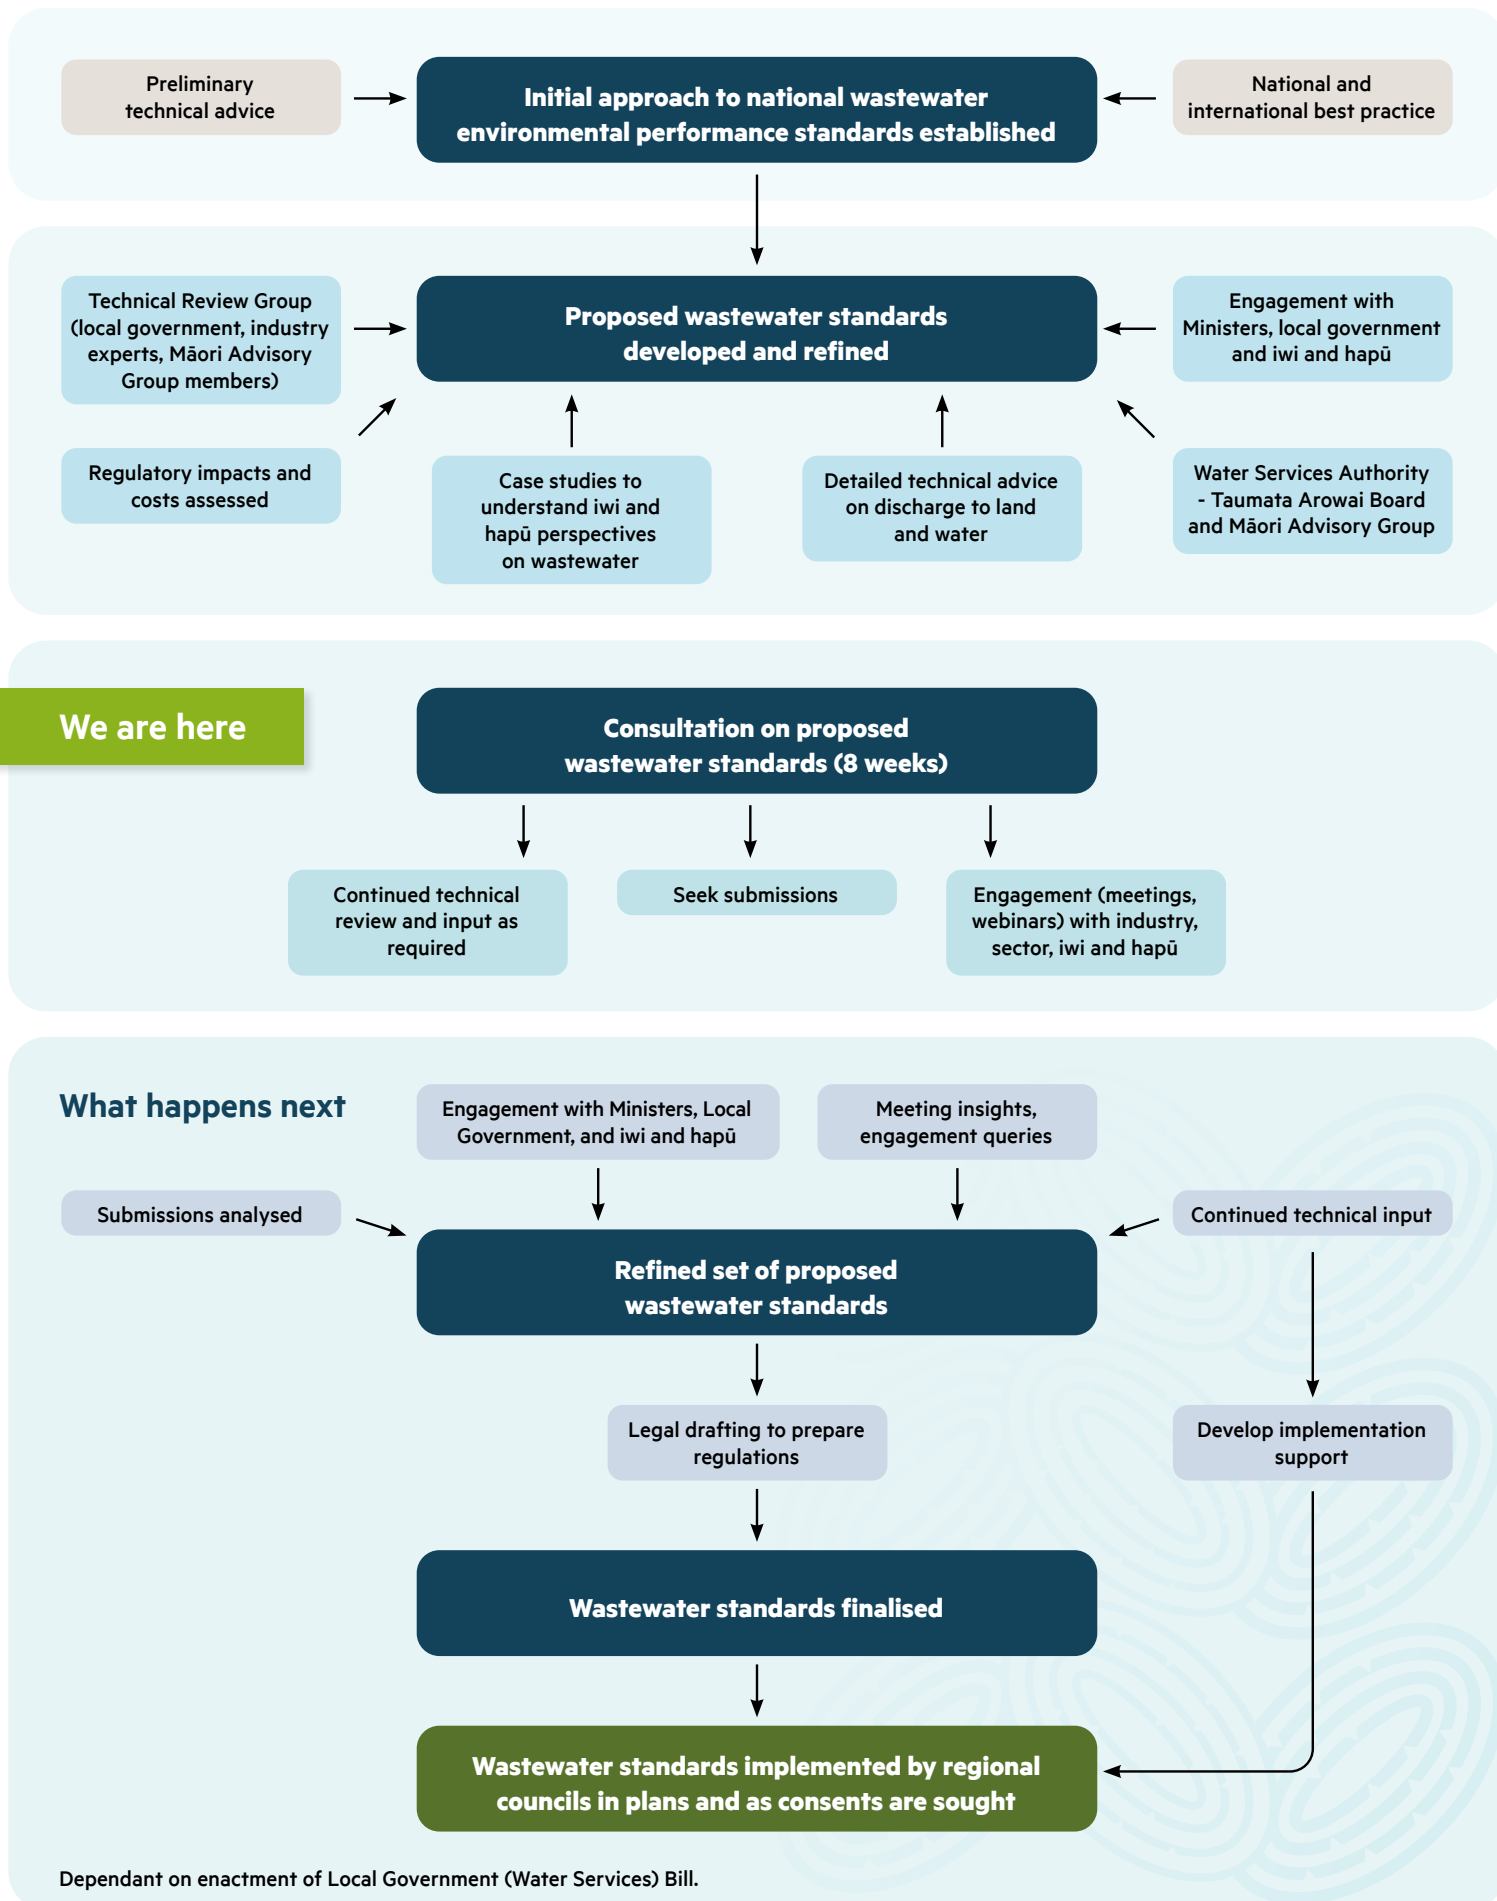

# Developing national wastewater environmental performance standards

To see the research that informed the development of proposed standards visit: [korero.taumataarowai.govt.nz/regulatory/wastewater-standards](https://korero.taumataarowai.govt.nz/regulatory/wastewater-standards)